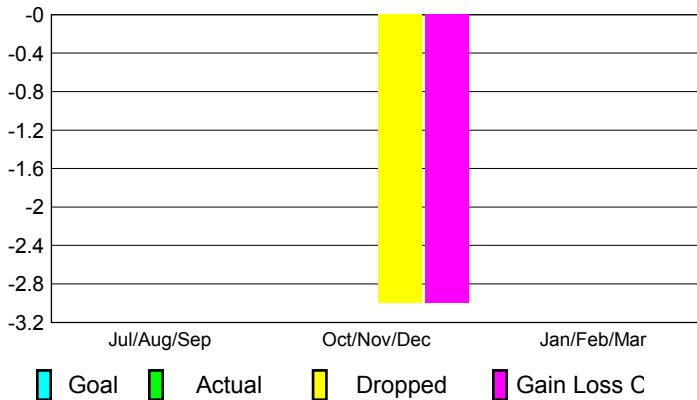

2012-2013 GMT Reports for District (or Undistricted) **District B 4**

GMT: **Joel Rosendo Gómez Franco**

Location: **MEXICO**

GMT CA: **3**

CLUBS

Club Results
2012-2013

Clubs
2011-2012

Month	New Club Goal	Actual New Clubs	Actual Dropped Clubs	Gain/Loss of Clubs	Gain/Loss of Clubs
Jul/Aug/Sep		0	0	0	0
Oct/Nov/Dec		0	-3	-3	0
Jan/Feb/Mar					1
Totals		0	-3	-3	1

Club Results 2012-2013

Goal, New, Dropped, Gain/Loss

Comparison of Club Gain/Loss

Current Year Compared to the Previous Year

YTD Status Quo Clubs 2012-2013

Status Quo Clubs Compared to Status Quo Members

MEMBERSHIP