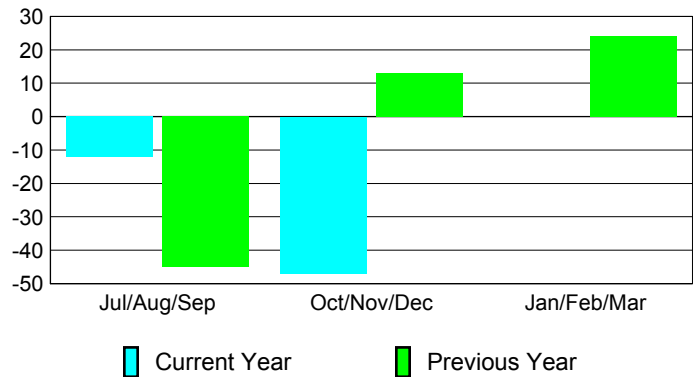

Membership Results
2012-2013

Membership
2011-2012

Month	Net Memb Goal	Actual New Memb	Actual Dropped Memb	Gain/Loss of Memb	Gain/Loss of Memb
Jul/Aug/Sep		33	-45	-12	-45
Oct/Nov/Dec		41	-88	-47	13
Jan/Feb/Mar					24
Totals		74	-133	-59	-8

Membership Results 2012-2013

Goal, New, Dropped, Gain/Loss

Comparison of Membership Gain/Loss

Current Year Compared to the Previous Year

Gender Comparison 2012-2013

Jul/Aug/Sep

Oct/Nov/Dec

Jan/Feb/Mar