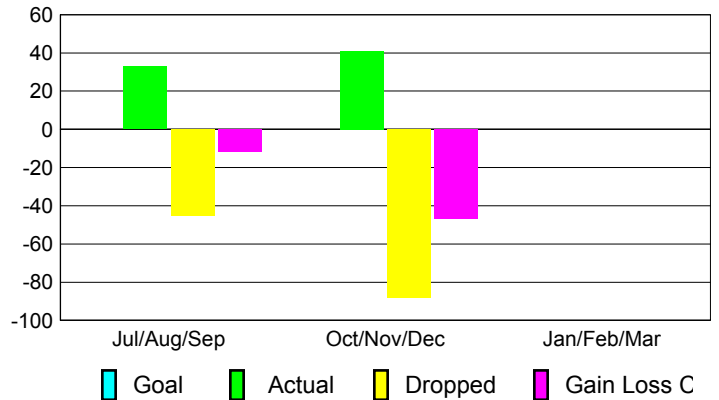

Membership Results 2012-2013

Goal, New, Dropped, Gain/Loss

Comparison of Membership Gain/Loss

Current Year Compared to the Previous Year